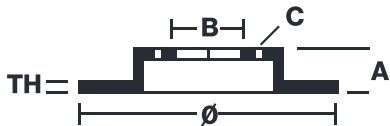

### Technical specifications

EAN code	Axle	Diameter Ø
-	Rear	330 mm
Thickness (TH)	Height (A)	Number of holes (C)
28 mm	74 mm	5
Brake disc type	Centering (B)	Min. thickness
Ventilated	85 mm	26 mm
Tightening torque		
160 Nm		