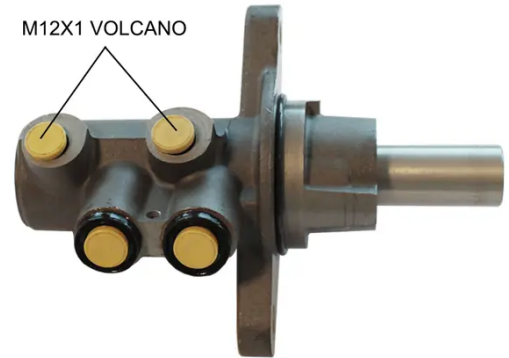

# CLUTCH MASTER CYLINDER M 61 151

The M 61 151 brake master cylinder is synonymous with reliability

For the braking system to work well, all the components of the brake master cylinder must meet the highest standards of quality and strength. All Brembo brake master cylinders are subjected to complete in-line checks which guarantee conformity to the strictest standards.

## Technical specifications

EAN code  
8432509666524

Axle

Threading  
12 X 1 VOLCANO  
(2)

Braking system  
BOSCH

Material  
Aluminium

COMPATIBLE VEHICLES