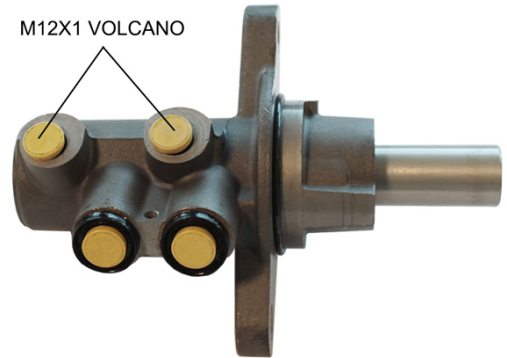

# CLUTCH MASTER CYLINDER M 61 151

The M 61 151 brake master cylinder is  
synonymous with reliability

For the braking system to work well, all the components of the brake master cylinder must meet the highest standards of quality and strength. All Brembo brake master cylinders are subjected to complete in-line checks which guarantee conformity to the strictest standards.

## Technical specifications

EAN code  
8432509666524

Axle

Threading  
12 X 1 VOLCANO  
(2)

Braking system  
BOSCH

Material  
Aluminium