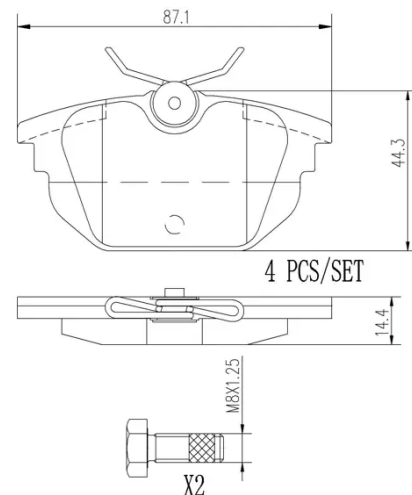

- ✓ OE-equivalent
- ✓ Brembo quality
- ✓ Safety
- ✓ Comfort
- ✓ Durability
- ✓ Dust reduction
- ✓ With accessories

Technical specifications

EAN code	Axle	Thickness
8020584088128	Rear	14 mm
Width	Height	Braking system
87 mm	44 mm	Lucas
Wear indicator	WVA number	Accessories
Without	23177	With accessories With anti-squeal shim With brake caliper bolts