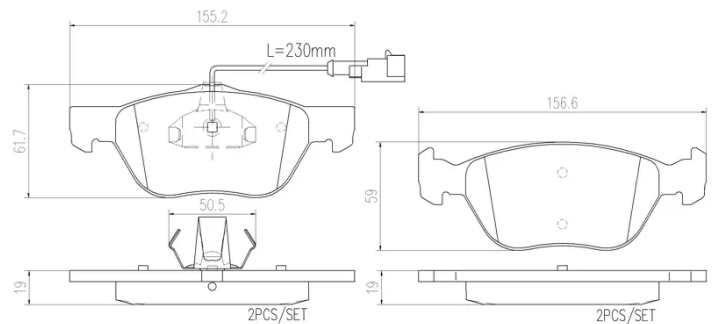

## Technical specifications

EAN code <b>8020584088180</b>	Axle <b>Front</b>	Thickness <b>19 mm</b>
Width <b>155 mm</b>	Height <b>62 mm</b>	Braking system <b>Teves</b>
Wear indicator <b>Electric</b>	WVA number <b>21637,23289</b>	Accessories <b>With accessories</b> <b>With anti-squeal shim</b> <b>With piston clip</b>