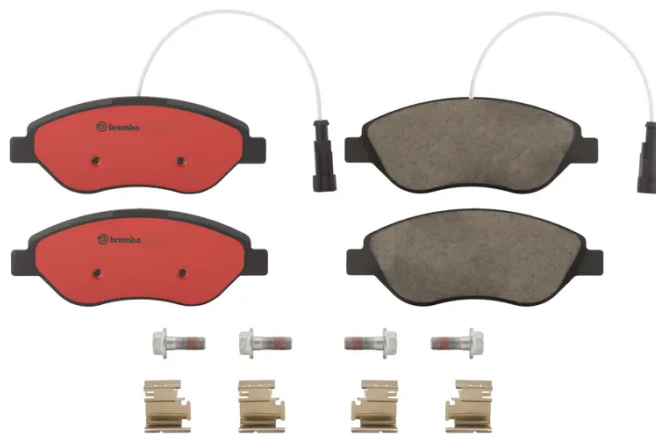

BRAKE PAD PRIME CERAMIC P23145N

The P23145N NAO brake pad is synonymous with reliability

Brembo NAO brake pads stand out for their ultimate braking comfort, reduced friction wear and low dust mission, which makes for cleaner rims and reduced maintenance requirements. The advanced friction material in keeping with the strictest environmental standards is the main distinguishing feature of NAO compounds.

- ✓ OE-equivalent
- ✓ Brembo quality
- ✓ Safety
- ✓ Comfort
- ✓ Durability
- ✓ Dust reduction
- ✓ With accessories

Technical specifications

EAN code 8020584088326	Axle Front	Thickness 19 mm
Width 151 mm	Height 58 mm	Braking system Bosch
Wear indicator Electric	WVA number 23713,23711	Accessories With accessories With brake caliper bolts With anti-squeal shim