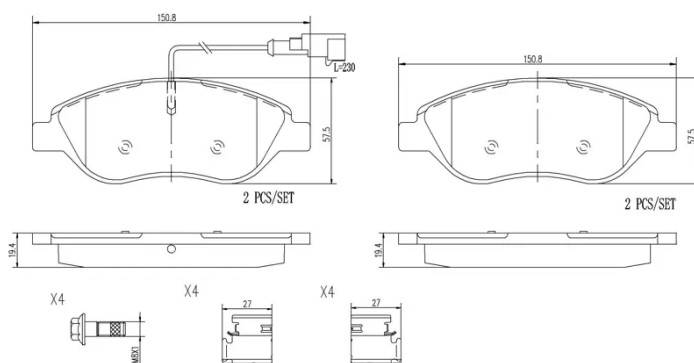

- ✓ OE-equivalent
- ✓ Brembo quality
- ✓ Safety
- ✓ Comfort
- ✓ Durability
- ✓ Dust reduction
- ✓ With accessories

Technical specifications

EAN code 8020584088326	Axle Front	Thickness 19 mm
Width 151 mm	Height 58 mm	Braking system Bosch
Wear indicator Electric	WVA number 23713,23711	Accessories With accessories With brake caliper bolts With anti-squeal shim