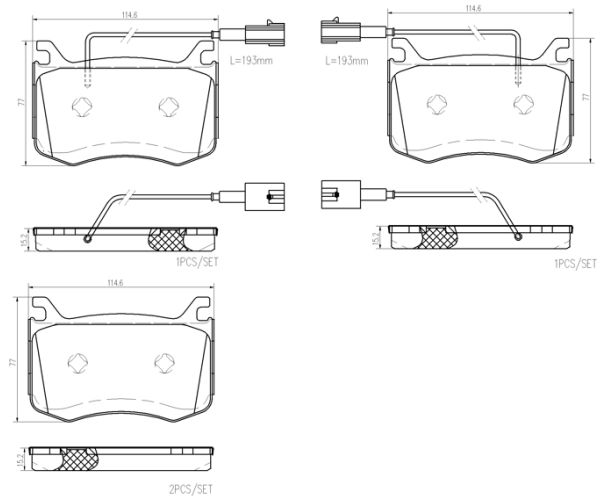

## Technical specifications

EAN code <b>8020584115442</b>	Axle <b>Front</b>	Thickness <b>15 mm</b>
Width <b>115 mm</b>	Height <b>77 mm</b>	Braking system <b>Brembo</b>
Wear indicator <b>Electric</b>	WVA number <b>22091,22092,22093</b>	Accessories <b>With anti-squeal shim</b>