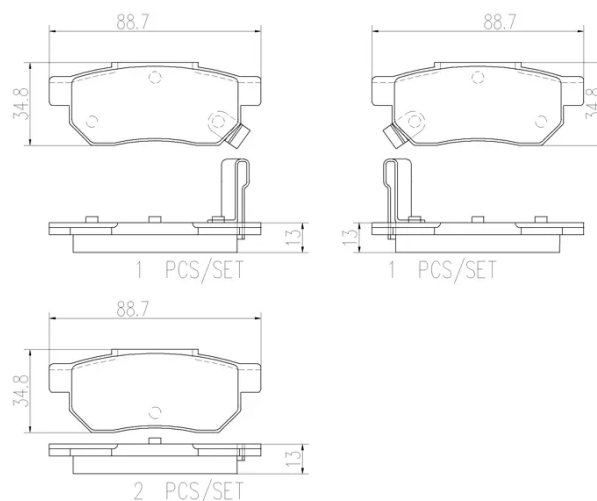

- ✓ OE-equivalent
- ✓ Brembo quality
- ✓ Safety
- ✓ Comfort
- ✓ Durability
- ✓ Dust reduction
- ✓ With accessories

Technical specifications

EAN code 8020584086537	Axle Rear	Thickness 13 mm
Width 89 mm	Height 35 mm	Braking system Akebono
Wear indicator Acoustic	WVA number 21312,21313,21314	Accessories With anti-squeal shim