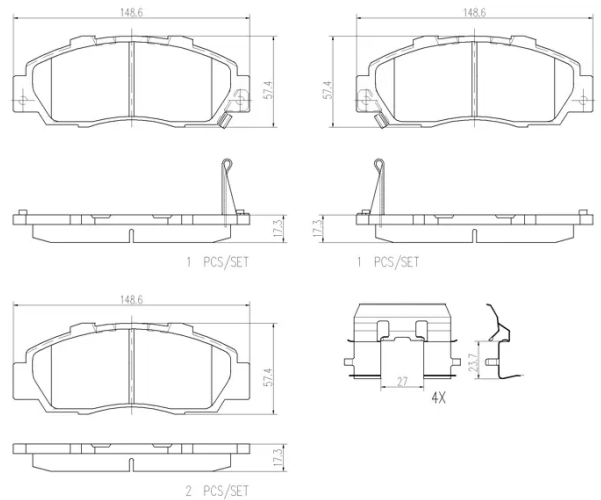

## Technical specifications

EAN code <b>8020584097663</b>	Axle <b>Front</b>	Thickness <b>17 mm</b>
Width <b>149 mm</b>	Height <b>57 mm</b>	Braking system <b>Akebono</b>
Wear indicator <b>Acoustic</b>	WVA number <b>21651,21653,21652</b>	Accessories <b>With anti-squeal shim</b>