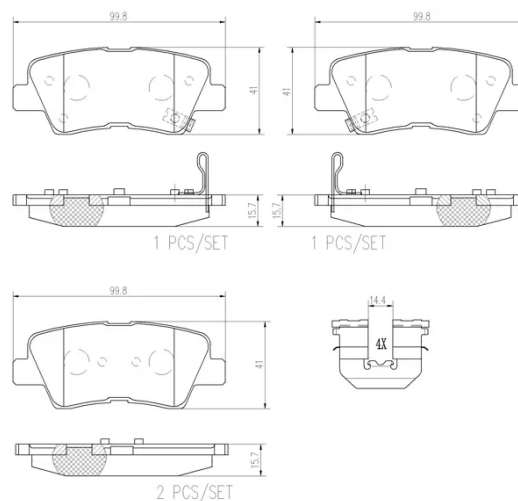

- ✓ OE-equivalent
- ✓ Brembo quality
- ✓ Safety
- ✓ Comfort
- ✓ Durability
- ✓ Dust reduction
- ✓ With accessories

Technical specifications

EAN code 8020584081280	Axle Rear	Thickness 16 mm
Width 100 mm	Height 41 mm	Braking system Akebono
Wear indicator Acoustic	WVA number 25337,25338,25339	Accessories With accessories With anti-squeal shim