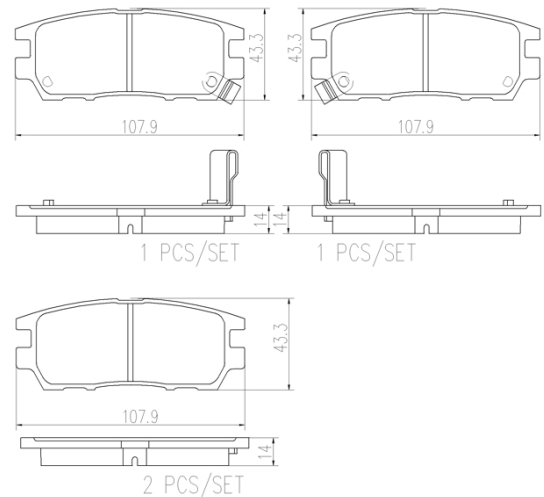

- ✓ OE-equivalent
- ✓ Brembo quality
- ✓ Safety
- ✓ Comfort
- ✓ Durability
- ✓ Dust reduction
- ✓ With accessories

Technical specifications

EAN code 8020584086285	Axle Rear	Thickness 14 mm
Width 108 mm	Height 43 mm	Braking system Akebono
Wear indicator Acoustic	WVA number 21840,21841,21842	Accessories With anti-squeal shim