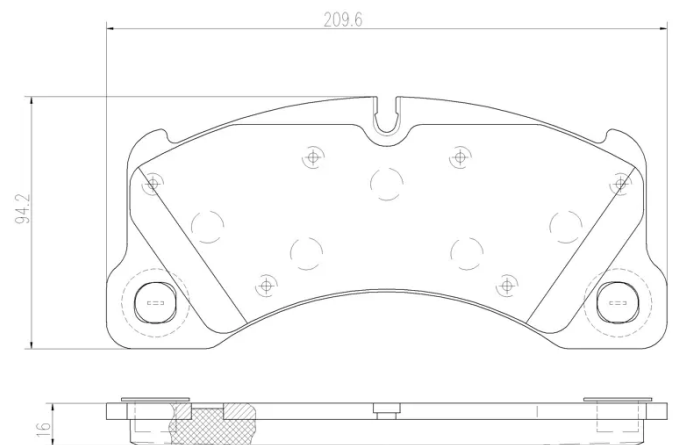

- ✓ OE-equivalent
- ✓ Brembo quality
- ✓ Safety
- ✓ Comfort
- ✓ Durability
- ✓ Dust reduction
- ✓ With accessories

Technical specifications

EAN code 8020584082980	Axle Front	Thickness 16 mm
Width 210 mm	Height 94 mm	Braking system Brembo
Wear indicator Prepared for wear indicator	WVA number 25007	Accessories With anti-squeal shim