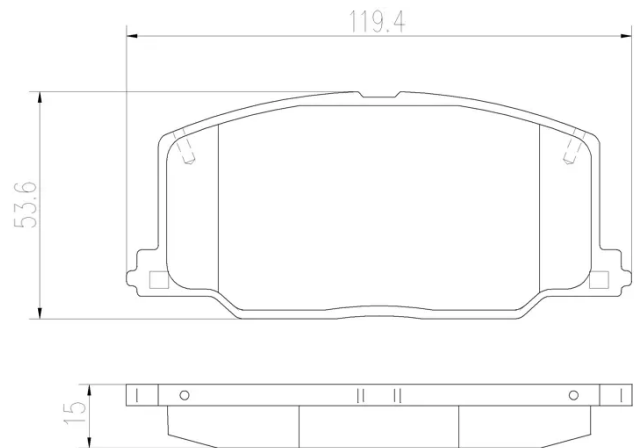

## Technical specifications

EAN code	Axle	Thickness
<b>8020584085806</b>	<b>Front</b>	<b>15 mm</b>
Width	Height	Braking system
<b>119 mm</b>	<b>54 mm</b>	<b>Akebono</b>
Wear indicator	WVA number	Accessories
<b>Without</b>	<b>21372</b>	<b>With anti-squeal shim</b>