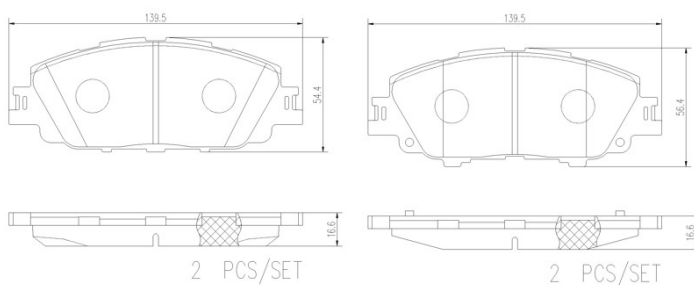

- ✓ OE-equivalent
- ✓ Brembo quality
- ✓ Safety
- ✓ Comfort
- ✓ Durability
- ✓ Dust reduction
- ✓ With accessories

Technical specifications

EAN code 8020584117637	Axle Front	Thickness 17 mm
Width 140 mm	Height 54 mm	Braking system Advics
Wear indicator Without	WVA number 26217,26218	Accessories With anti-squeal shim