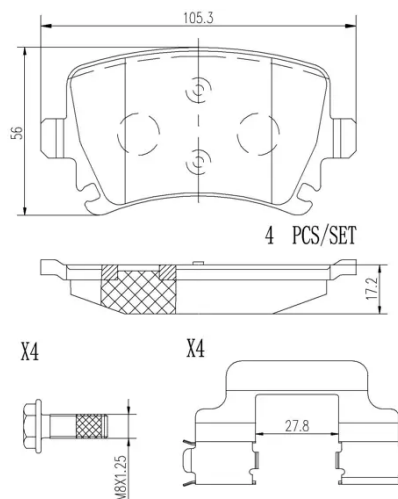

- ✓ OE-equivalent
- ✓ Brembo quality
- ✓ Safety
- ✓ Comfort
- ✓ Durability
- ✓ Dust reduction
- ✓ With accessories

Technical specifications

| | | |
|--|----------------------------|---|
| EAN code 8020584090077 | Axle Rear | Thickness 17 mm |
| Width 105 mm | Height 56 mm | Braking system Lucas |
| Wear indicator Prepared for wear indicator | WVA number 23914 | Accessories With accessories With anti-squeal shim With brake caliper bolts |