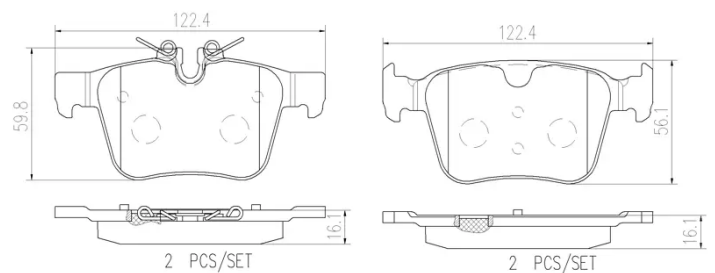

## Technical specifications

EAN code <b>8020584068212</b>	Axle <b>Front and rear</b>	Thickness <b>16 mm</b>
Width <b>122 mm</b>	Height <b>56 mm</b>	Braking system <b>Teves</b>
Wear indicator <b>Prepared for wear indicator</b>	WVA number <b>22141,22142</b>	Accessories <b>With anti-squeal shim</b>