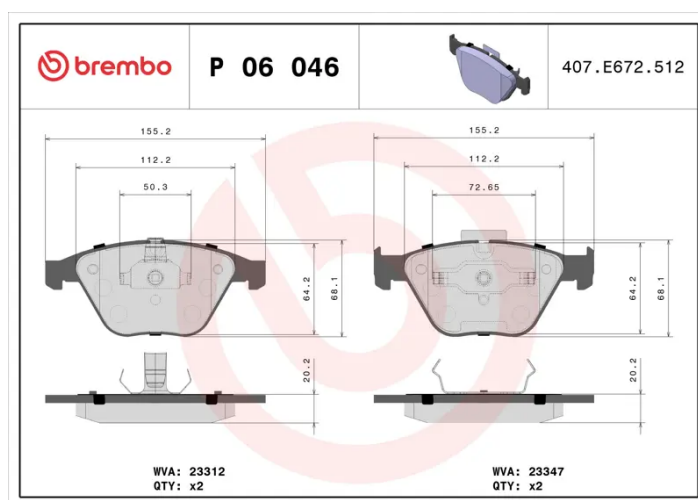

Technical specifications

EAN code
8020584059944

Axle
Front

Thickness
20 mm

Width
155 mm

Height
68 mm

Braking system
Teves

Wear indicator
Prepared for wear indicator

WVA number
23347,23312

Accessories
With accessories
With anti-squeal shim
With piston clip