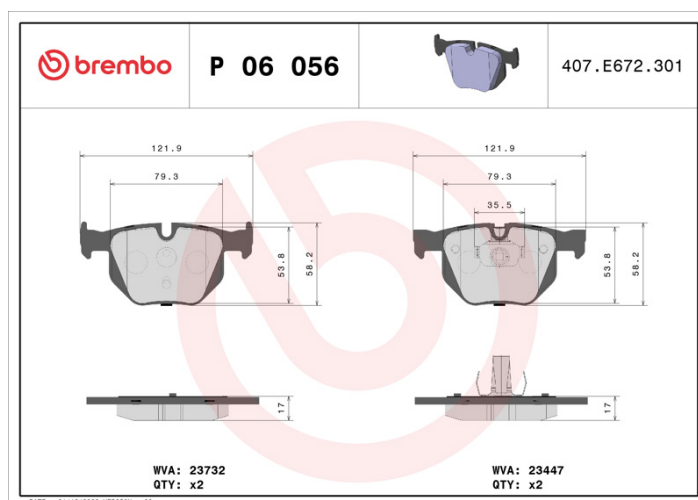

## P 06 056

The P 06 056 brake pad is synonymous with reliability

The Brembo brake pad guarantees ultimate safety when braking thanks to the use of more than 100 different compounds, designed according to the type of vehicle and use. Stopping distances reduced to a minimum, maximum driving comfort and silent operation are the most important features of Brembo materials. Brembo brake pads are supplied together with an extensive range of accessories and assembly kits for professional-standard installation.

### Technical specifications

EAN code <b>8020584090206</b>	Axle <b>Rear</b>	Thickness <b>17 mm</b>
Width <b>122 mm</b>	Height <b>58 mm</b>	Braking system <b>Teves</b>
Wear indicator <b>Prepared for wear indicator</b>	WVA number <b>23447,23732</b>	Accessories <b>With piston clip</b>