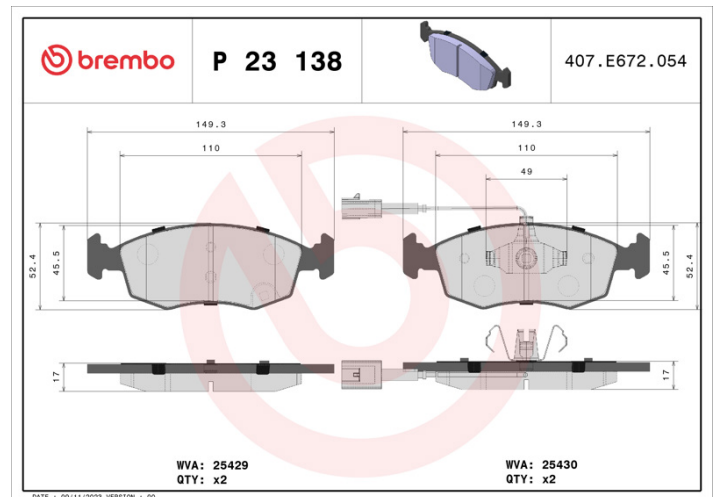

BRAKE PAD

P 23 138

The P 23 138 brake pad is synonymous with reliability

The Brembo brake pad guarantees ultimate safety when braking thanks to the use of more than 100 different compounds, designed according to the type of vehicle and use. Stopping distances reduced to a minimum, maximum driving comfort and silent operation are the most important features of Brembo materials. Brembo brake pads are supplied together with an extensive range of accessories and assembly kits for professional-standard installation.

- ✓ OE-equivalent
- ✓ Brembo quality
- ✓ ECE-R90 certificate
- ✓ Safety
- ✓ Performance
- ✓ Comfort

Technical specifications

EAN code 8020584104835	Axle Front	Thickness 17 mm
Width 149 mm	Height 53 mm	Braking system Teves
Wear indicator Electric	WVA number 25430,25429	Accessories With piston clip