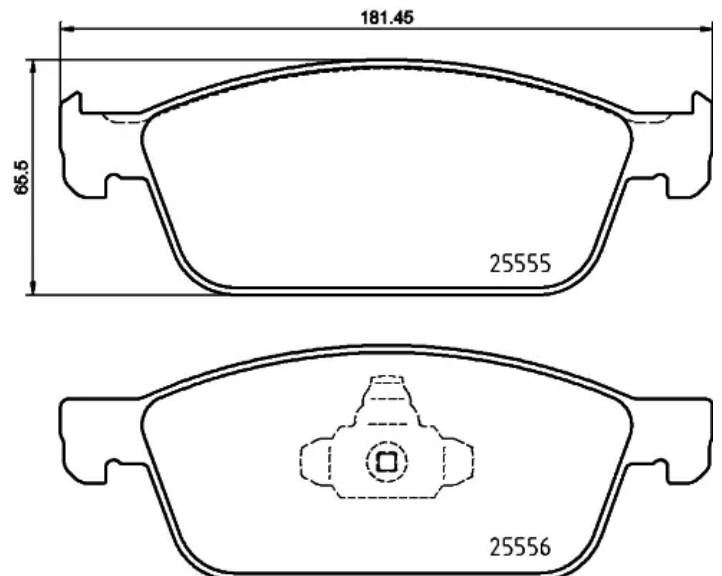

BRAKE PAD

P 24 199

The P 24 199 brake pad is synonymous with reliability

The Brembo brake pad guarantees ultimate safety when braking thanks to the use of more than 100 different compounds, designed according to the type of vehicle and use. Stopping distances reduced to a minimum, maximum driving comfort and silent operation are the most important features of Brembo materials. Brembo brake pads are supplied together with an extensive range of accessories and assembly kits for professional-standard installation.

- ✓ OE-equivalent
- ✓ Brembo quality
- ✓ ECE-R90 certificate
- ✓ Safety
- ✓ Performance
- ✓ Comfort
- ✓ With accessories

Technical specifications

EAN code 8020584084649	Axle Front	Thickness 18 mm
Width 180 mm	Height 63 mm	Braking system Teves
Wear indicator Without	WVA number 25555,25556	Accessories With accessories With anti-squeal shim With piston clip