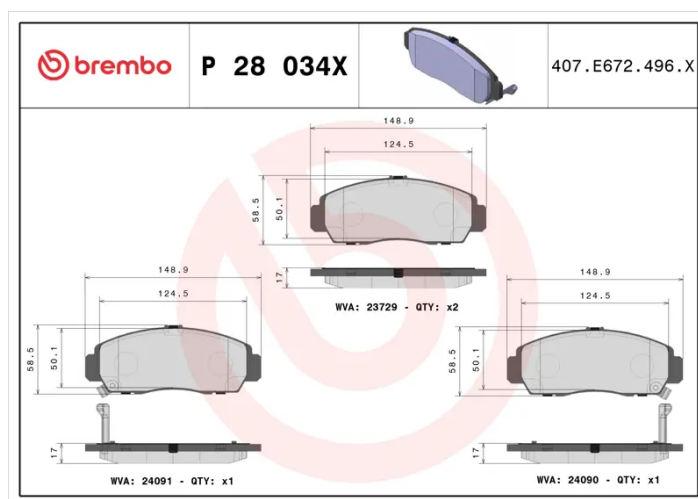

## P 28 034X

The P 28 034X Xtra brake pad is synonymous with reliability

Brembo Xtra brake pads, developed to enhance the advantages of the Xtra and Max discs, are made using the special BRM X L01 compound which consists of more than 30 different components. Compared with the compound used for original-equivalent pads, the new solution assures a higher friction coefficient, which translates to more precise and stable braking, at both high and low temperatures. All this makes for greater driving comfort and improved pedal modularity, without compromising the product's mileage output.

### Technical specifications

EAN code <b>8020584068816</b>	Axle <b>Front</b>	Thickness <b>17 mm</b>
Width <b>149 mm</b>	Height <b>59 mm</b>	Braking system <b>Nissin</b>
Wear indicator <b>Acoustic</b>	WVA number <b>23729,24090,24091</b>	Accessories <b>With anti-squeal shim</b>