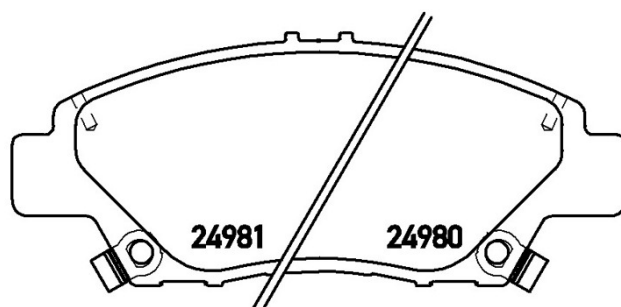

BRAKE PAD XTRA

P 28 050X

The P 28 050X Xtra brake pad is synonymous with reliability

Brembo Xtra brake pads, developed to enhance the advantages of the Xtra and Max discs, are made using the special BRM X L01 compound which consists of more than 30 different components. Compared with the compound used for original-equivalent pads, the new solution assures a higher friction coefficient, which translates to more precise and stable braking, at both high and low temperatures. All this makes for greater driving comfort and improved pedal modularity, without compromising the product's mileage output.

- ✓ OE-equivalent
- ✓ Brembo quality
- ✓ ECE-R90 certificate
- ✓ Safety
- ✓ Performance
- ✓ Sports driving
- ✓ With accessories

Technical specifications

EAN code 8020584068847	Axle Front	Thickness 17 mm
Width 136 mm	Height 56 mm	Braking system Akebono
Wear indicator Acoustic	WVA number 24980,24979,24981	Accessories With accessories