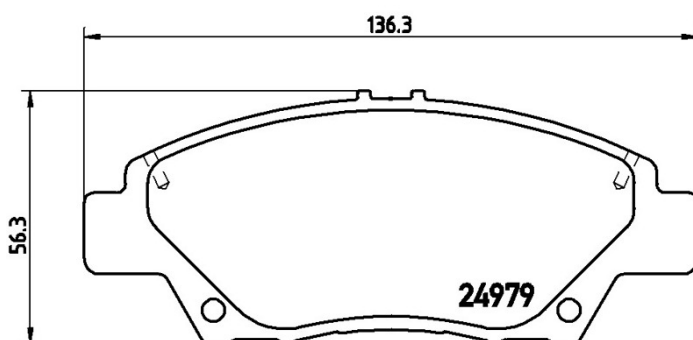

BRAKE PAD XTRA

P 28 050X

The P 28 050X Xtra brake pad is synonymous with reliability

Brembo Xtra brake pads, developed to enhance the advantages of the Xtra and Max discs, are made using the special BRM X L01 compound which consists of more than 30 different components. Compared with the compound used for original-equivalent pads, the new solution assures a higher friction coefficient, which translates to more precise and stable braking, at both high and low temperatures. All this makes for greater driving comfort and improved pedal modularity, without compromising the product's mileage output.

- ✓ OE-equivalent
- ✓ Brembo quality
- ✓ ECE-R90 certificate
- ✓ Safety
- ✓ Performance
- ✓ Sports driving
- ✓ With accessories

Technical specifications

EAN code 8020584068847	Axle Front	Thickness 17 mm
Width 136 mm	Height 56 mm	Braking system Akebono
Wear indicator Acoustic	WVA number 24980,24979,24981	Accessories With accessories