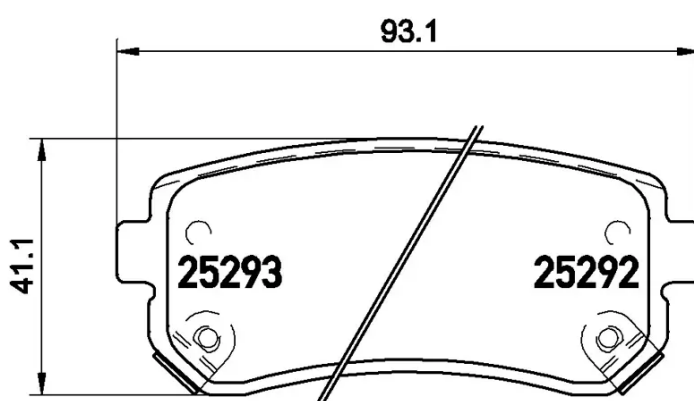

BRAKE PAD XTRA

P 30 051X

The P 30 051X Xtra brake pad is synonymous with reliability

Brembo Xtra brake pads, developed to enhance the advantages of the Xtra and Max discs, are made using the special BRM X L01 compound which consists of more than 30 different components. Compared with the compound used for original-equivalent pads, the new solution assures a higher friction coefficient, which translates to more precise and stable braking, at both high and low temperatures. All this makes for greater driving comfort and improved pedal modularity, without compromising the product's mileage output.

- ✓ OE-equivalent
- ✓ Brembo quality
- ✓ ECE-R90 certificate
- ✓ Safety
- ✓ Performance
- ✓ Sports driving
- ✓ With accessories

Technical specifications

EAN code 8020584121603	Axle Rear	Thickness 16 mm
Width 93 mm	Height 41 mm	Braking system Mando
Wear indicator Acoustic	WVA number 24320,25292,25293	Accessories With anti-squeal shim With accessories