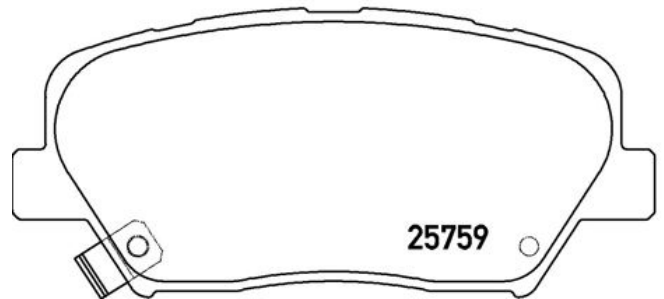

BRAKE PAD XTRA

P 30 070X

The P 30 070X Xtra brake pad is synonymous with reliability

Brembo Xtra brake pads, developed to enhance the advantages of the Xtra and Max discs, are made using the special BRM X L01 compound which consists of more than 30 different components. Compared with the compound used for original-equivalent pads, the new solution assures a higher friction coefficient, which translates to more precise and stable braking, at both high and low temperatures. All this makes for greater driving comfort and improved pedal modularity, without compromising the product's mileage output.

- ✓ OE-equivalent
- ✓ Brembo quality
- ✓ ECE-R90 certificate
- ✓ Safety
- ✓ Performance
- ✓ Sports driving
- ✓ With accessories

Technical specifications

EAN code	Axle	Thickness
8020584121634	Front	18 mm
Width	Height	Braking system
133 mm	60 mm	Mando
Wear indicator	WVA number	Accessories
Acoustic	25758,25757,25759	With accessories