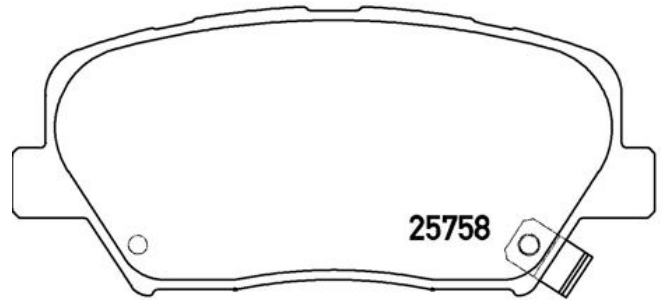

BRAKE PAD XTRA

P 30 070X

The P 30 070X Xtra brake pad is synonymous with reliability

Brembo Xtra brake pads, developed to enhance the advantages of the Xtra and Max discs, are made using the special BRM X L01 compound which consists of more than 30 different components. Compared with the compound used for original-equivalent pads, the new solution assures a higher friction coefficient, which translates to more precise and stable braking, at both high and low temperatures. All this makes for greater driving comfort and improved pedal modularity, without compromising the product's mileage output.

- ✓ OE-equivalent
- ✓ Brembo quality
- ✓ ECE-R90 certificate
- ✓ Safety
- ✓ Performance
- ✓ Sports driving
- ✓ With accessories

Technical specifications

EAN code	Axle	Thickness
8020584121634	Front	18 mm
Width	Height	Braking system
133 mm	60 mm	Mando
Wear indicator	WVA number	Accessories
Acoustic	25758,25757,25759	With accessories