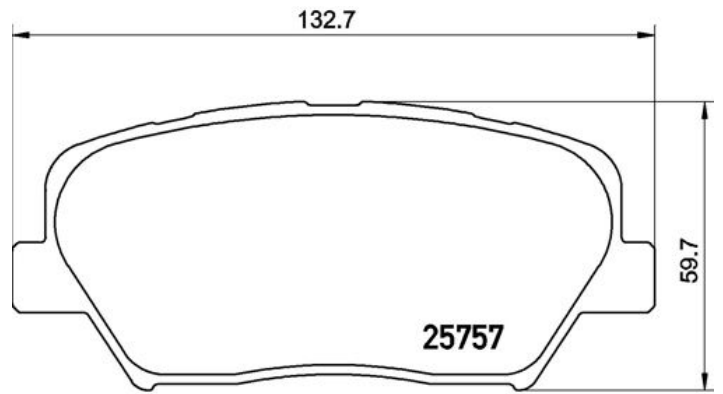

BRAKE PAD XTRA

P 30 070X

The P 30 070X Xtra brake pad is synonymous with reliability

Brembo Xtra brake pads, developed to enhance the advantages of the Xtra and Max discs, are made using the special BRM X L01 compound which consists of more than 30 different components. Compared with the compound used for original-equivalent pads, the new solution assures a higher friction coefficient, which translates to more precise and stable braking, at both high and low temperatures. All this makes for greater driving comfort and improved pedal modularity, without compromising the product's mileage output.

- ✓ OE-equivalent
- ✓ Brembo quality
- ✓ ECE-R90 certificate
- ✓ Safety
- ✓ Performance
- ✓ Sports driving
- ✓ With accessories

Technical specifications

EAN code	Axle	Thickness
8020584121634	Front	18 mm
Width	Height	Braking system
133 mm	60 mm	Mando
Wear indicator	WVA number	Accessories
Acoustic	25758,25757,25759	With accessories