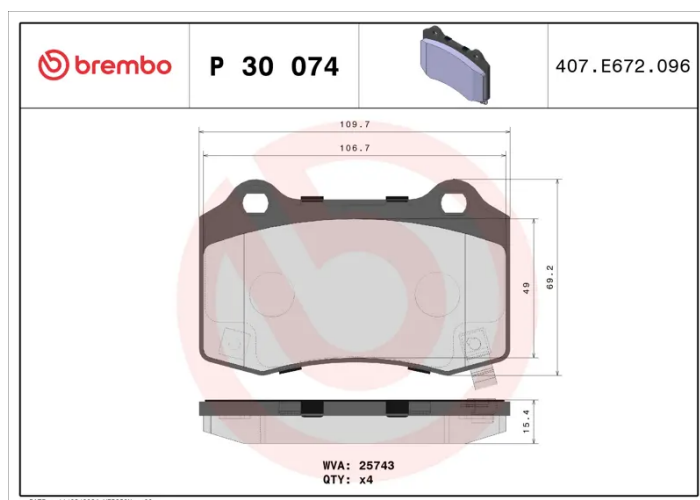

### Technical specifications

EAN code <b>8020584112489</b>	Axle <b>Front and rear</b>	Thickness <b>15 mm</b>
Width <b>107 mm</b>	Height <b>69 mm</b>	Braking system <b>Brembo</b>
Wear indicator <b>Acoustic</b>	WVA number <b>25743,25744</b>	