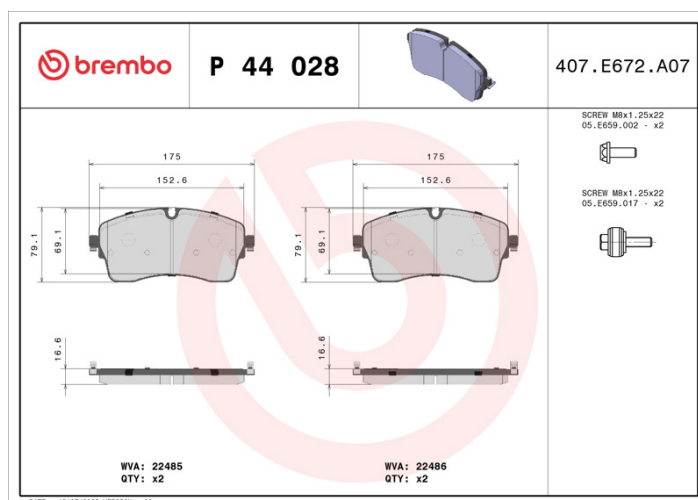

## P 44 028

The P 44 028 brake pad is synonymous with reliability

The Brembo brake pad guarantees ultimate safety when braking thanks to the use of more than 100 different compounds, designed according to the type of vehicle and use. Stopping distances reduced to a minimum, maximum driving comfort and silent operation are the most important features of Brembo materials. Brembo brake pads are supplied together with an extensive range of accessories and assembly kits for professional-standard installation.

### Technical specifications

EAN code	Axle	Thickness
<b>8020584116555</b>	<b>Front</b>	<b>17 mm</b>
Width	Height	Braking system
<b>175 mm</b>	<b>79 mm</b>	<b>ATE</b>
Wear indicator	WVA number	Accessories
<b>Without</b>	<b>22486,22485</b>	<b>With brake caliper bolts</b>