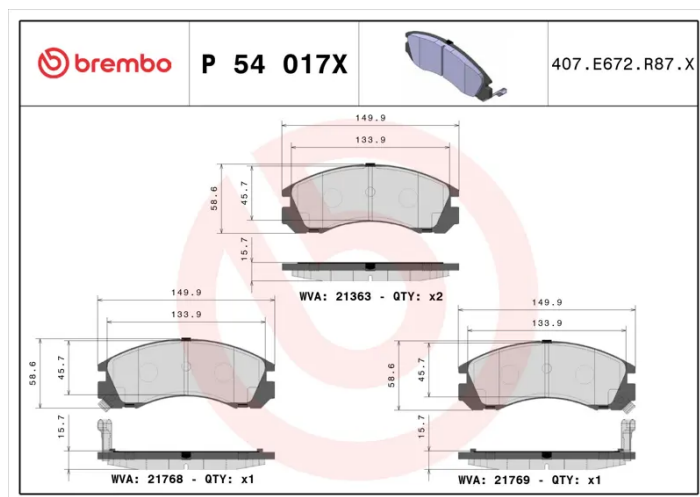

BRAKE PAD XTRA P 54 017X

The P 54 017X Xtra brake pad is synonymous with reliability

Brembo Xtra brake pads, developed to enhance the advantages of the Xtra and Max discs, are made using the special BRM X L01 compound which consists of more than 30 different components. Compared with the compound used for original-equivalent pads, the new solution assures a higher friction coefficient, which translates to more precise and stable braking, at both high and low temperatures. All this makes for greater driving comfort and improved pedal modularity, without compromising the product's mileage output.

- ✓ OE-equivalent
- ✓ Brembo quality
- ✓ ECE-R90 certificate
- ✓ Safety
- ✓ Performance
- ✓ Sports driving

Technical specifications

EAN code 8020584115015	Axle Front	Thickness 16 mm
Width 150 mm	Height 59 mm	Braking system Akebono
Wear indicator Acoustic	WVA number 21363,21769,21768	Accessories With anti-squeal shim