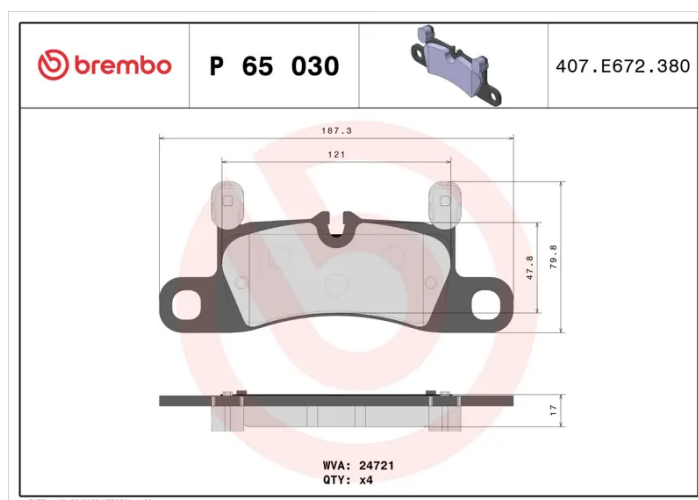

BRAKE PAD

P 65 030

The P 65 030 brake pad is synonymous with reliability

The Brembo brake pad guarantees ultimate safety when braking thanks to the use of more than 100 different compounds, designed according to the type of vehicle and use. Stopping distances reduced to a minimum, maximum driving comfort and silent operation are the most important features of Brembo materials. Brembo brake pads are supplied together with an extensive range of accessories and assembly kits for professional-standard installation.

- ✓ OE-equivalent
- ✓ Brembo quality
- ✓ ECE-R90 certificate
- ✓ Safety
- ✓ Performance
- ✓ Comfort

Technical specifications

EAN code 8020584110836	Axle Rear	Thickness 17 mm
Width 188 mm	Height 76 mm	Braking system Brembo
Wear indicator Prepared for wear indicator	WVA number 24721	Accessories With anti-squeal shim With counterweights