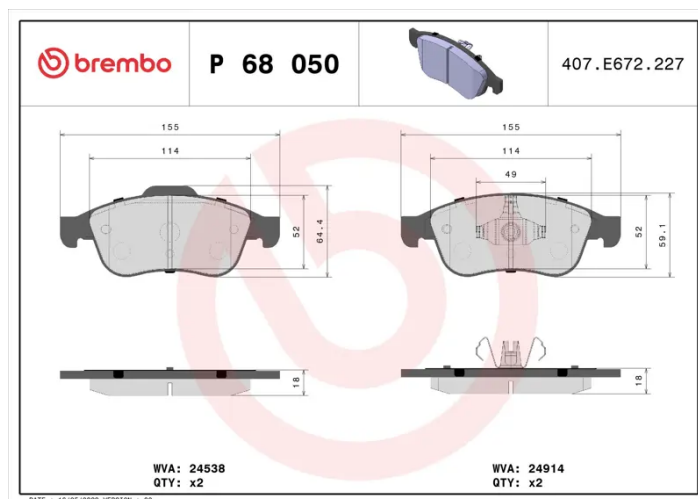

BRAKE PAD

P 68 050

The P 68 050 brake pad is synonymous with reliability

The Brembo brake pad guarantees ultimate safety when braking thanks to the use of more than 100 different compounds, designed according to the type of vehicle and use. Stopping distances reduced to a minimum, maximum driving comfort and silent operation are the most important features of Brembo materials. Brembo brake pads are supplied together with an extensive range of accessories and assembly kits for professional-standard installation.

- ✓ OE-equivalent
- ✓ Brembo quality
- ✓ ECE-R90 certificate
- ✓ Safety
- ✓ Performance
- ✓ Comfort
- ✓ With accessories

Technical specifications

| | | |
|----------------------------------|----------------------------------|---|
| EAN code 8020584090817 | Axle Front | Thickness 18 mm |
| Width 155 mm | Height 59 mm | Braking system Teves |
| Wear indicator Without | WVA number 24538,24914 | Accessories With accessories With anti-squeal shim With piston clip |