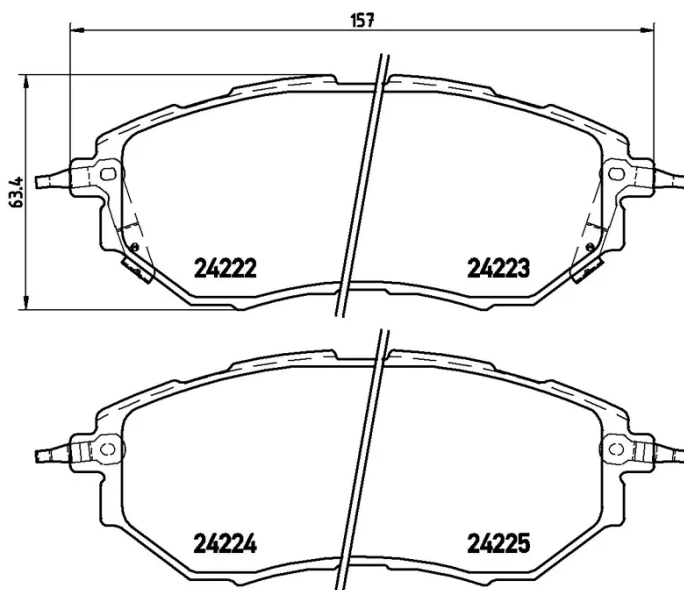

BRAKE PAD XTRA

P 78 017X

The P 78 017X Xtra brake pad is synonymous with reliability

Brembo Xtra brake pads, developed to enhance the advantages of the Xtra and Max discs, are made using the special BRM X L01 compound which consists of more than 30 different components. Compared with the compound used for original-equivalent pads, the new solution assures a higher friction coefficient, which translates to more precise and stable braking, at both high and low temperatures. All this makes for greater driving comfort and improved pedal modularity, without compromising the product's mileage output.

- ✓ OE-equivalent
- ✓ Brembo quality
- ✓ ECE-R90 certificate
- ✓ Safety
- ✓ Performance
- ✓ Sports driving

Technical specifications

EAN code	Axle	Thickness
8020584069226	Front	18 mm
Width	Height	Braking system
157 mm	63 mm	Akebono
Wear indicator	WVA number	
Acoustic	24222,24223,24224,24225	