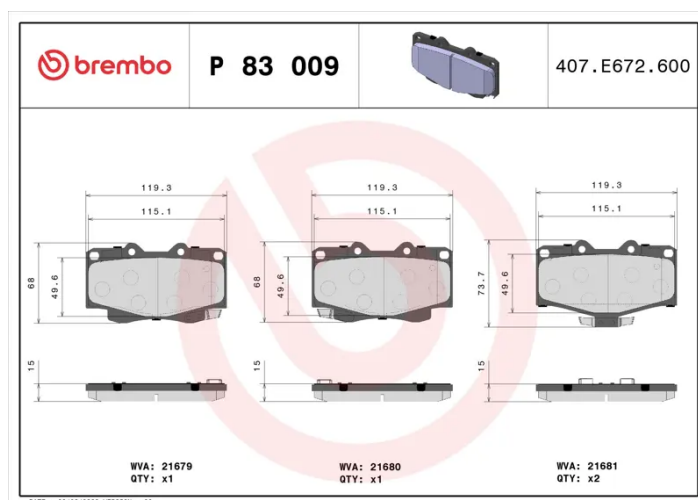

### Technical specifications

EAN code <b>8020584057445</b>	Axle <b>Front</b>	Thickness <b>15 mm</b>
Width <b>119 mm</b>	Height <b>68 mm</b>	Braking system <b>Sumitomo</b>
Wear indicator <b>Acoustic</b>	WVA number <b>21681,21679,21680</b>	Accessories <b>With anti-squeal shim</b>