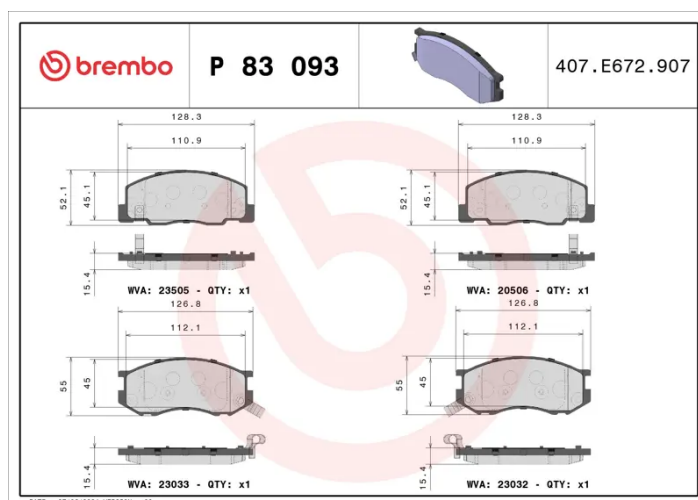

BRAKE PAD

P 83 093

The P 83 093 brake pad is synonymous with reliability

The Brembo brake pad guarantees ultimate safety when braking thanks to the use of more than 100 different compounds, designed according to the type of vehicle and use. Stopping distances reduced to a minimum, maximum driving comfort and silent operation are the most important features of Brembo materials. Brembo brake pads are supplied together with an extensive range of accessories and assembly kits for professional-standard installation.

- ✓ OE-equivalent
- ✓ Brembo quality
- ✓ ECE-R90 certificate
- ✓ Safety
- ✓ Performance
- ✓ Comfort

Technical specifications

EAN code 8020584062319	Axle Front	Thickness 16 mm
Width 127 mm	Height 52 mm	Braking system Akebono
Wear indicator Acoustic	WVA number 23505,23032,23033,23506	Accessories With anti-squeal shim