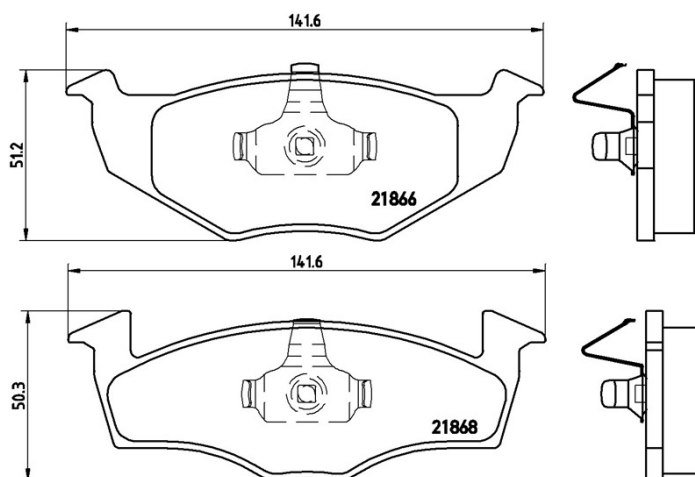

BRAKE PAD

P 85 025

The P 85 025 brake pad is synonymous with reliability

The Brembo brake pad guarantees ultimate safety when braking thanks to the use of more than 100 different compounds, designed according to the type of vehicle and use. Stopping distances reduced to a minimum, maximum driving comfort and silent operation are the most important features of Brembo materials. Brembo brake pads are supplied together with an extensive range of accessories and assembly kits for professional-standard installation.

- ✓ OE-equivalent
- ✓ Brembo quality
- ✓ ECE-R90 certificate
- ✓ Safety
- ✓ Performance
- ✓ Comfort

Technical specifications

EAN code	Axle	Thickness
8020584058282	Front	17 mm
Width	Height	Braking system
142 mm	50 mm	VW II
Wear indicator	WVA number	Accessories
Without	21866,21868	With piston clip