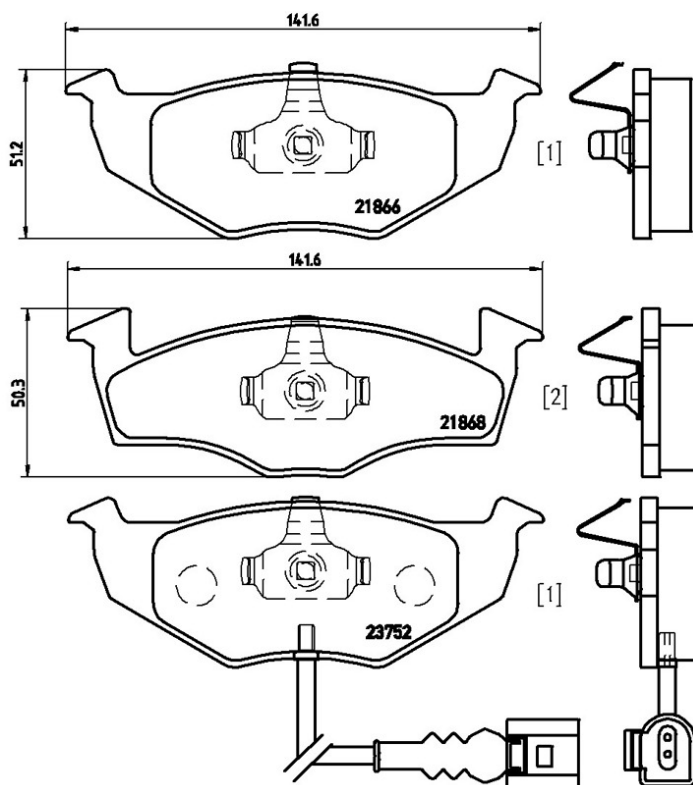

## P 85 071

The P 85 071 brake pad is synonymous with reliability

The Brembo brake pad guarantees ultimate safety when braking thanks to the use of more than 100 different compounds, designed according to the type of vehicle and use. Stopping distances reduced to a minimum, maximum driving comfort and silent operation are the most important features of Brembo materials. Brembo brake pads are supplied together with an extensive range of accessories and assembly kits for professional-standard installation.

### Technical specifications

EAN code	Axle	Thickness
<b>8020584058749</b>	<b>Front</b>	<b>17 mm</b>
Width	Height	Braking system
<b>142 mm</b>	<b>50 mm</b>	<b>VW II</b>
Wear indicator	WVA number	
<b>Electric</b>	<b>21868,23752,21866</b>	