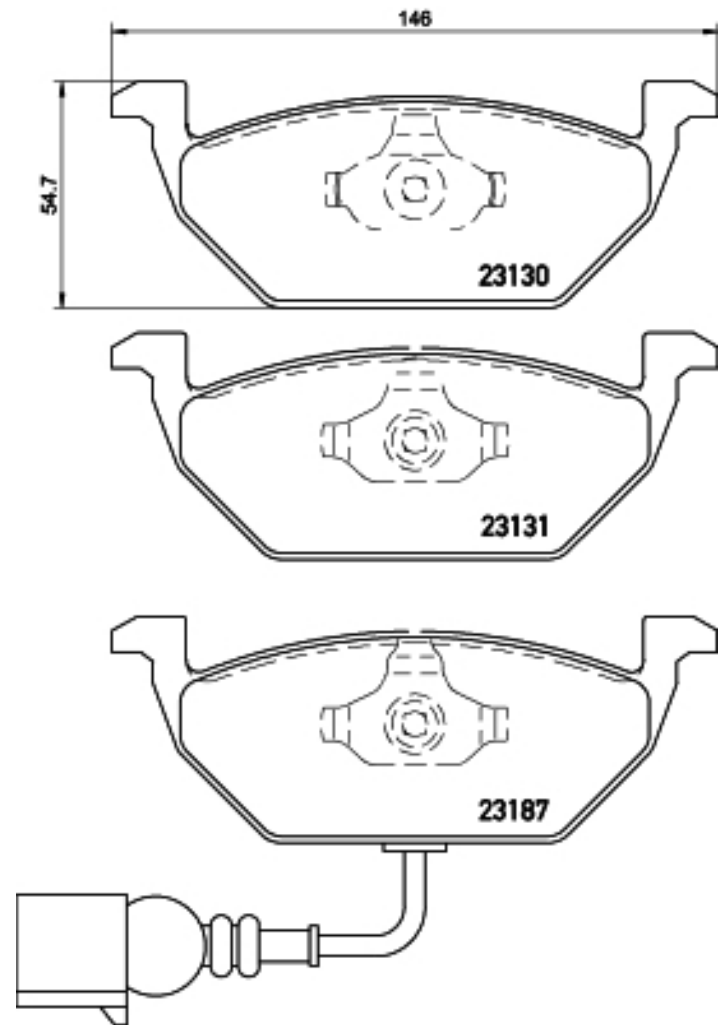

Technical specifications

EAN code
8020584069271

Axle
Front

Thickness
20 mm

Width
146 mm

Height
55 mm

Braking system
Teves

Wear indicator
Electric

WVA number
23131,23187,23130

COMPATIBLE VEHICLES