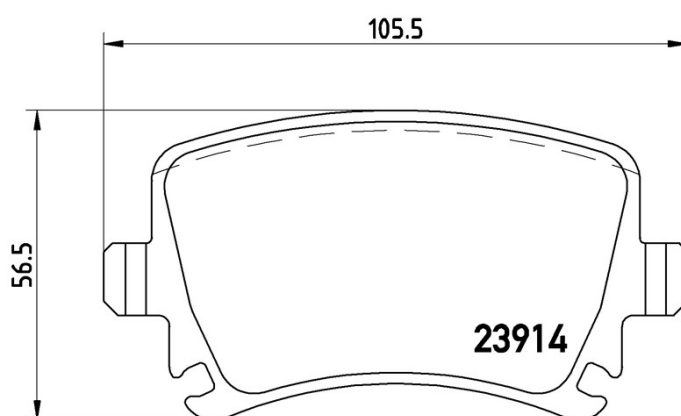

## P 85 073X

The P 85 073X Xtra brake pad is synonymous with reliability

Brembo Xtra brake pads, developed to enhance the advantages of the Xtra and Max discs, are made using the special BRM X L01 compound which consists of more than 30 different components. Compared with the compound used for original-equivalent pads, the new solution assures a higher friction coefficient, which translates to more precise and stable braking, at both high and low temperatures. All this makes for greater driving comfort and improved pedal modularity, without compromising the product's mileage output.

### Technical specifications

EAN code	Axle	Thickness
<b>8020584069288</b>	<b>Rear</b>	<b>17 mm</b>
Width	Height	Braking system
<b>106 mm</b>	<b>57 mm</b>	<b>Lucas</b>
Wear indicator	WVA number	Accessories
<b>Prepared for wear indicator</b>	<b>23914</b>	<b>With brake caliper bolts</b> <b>With accessories</b>