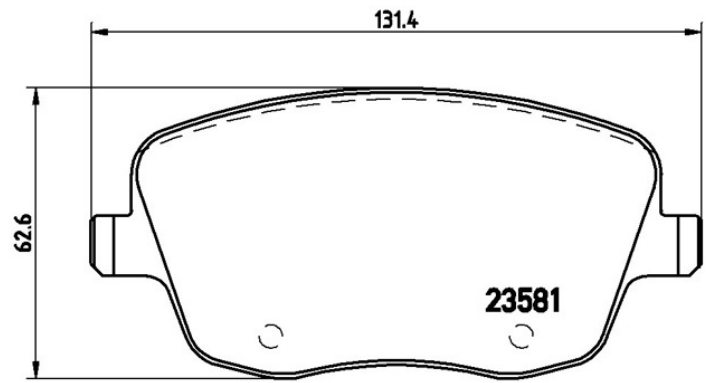

- ✓ OE-equivalent
- ✓ Brembo quality
- ✓ ECE-R90 certificate
- ✓ Safety
- ✓ Performance
- ✓ Comfort
- ✓ With accessories

Technical specifications

EAN code
8020584058800

Axle
Front

Thickness
19 mm

Width
132 mm

Height
63 mm

Braking system
Lucas

Wear indicator
Electric

WVA number
23843,23581

Accessories
**With brake caliper bolts
With accessories**

COMPATIBLE VEHICLES

COMPATIBLE OE PART NUMBERS

6Q0698151C	AUDI
6Q0698151C	SEAT
6Q0698151E	SEAT
6Q0698151C	SKODA
6Q0698151E	SKODA
6Q0698151C	VW
6Q0698151E	VW