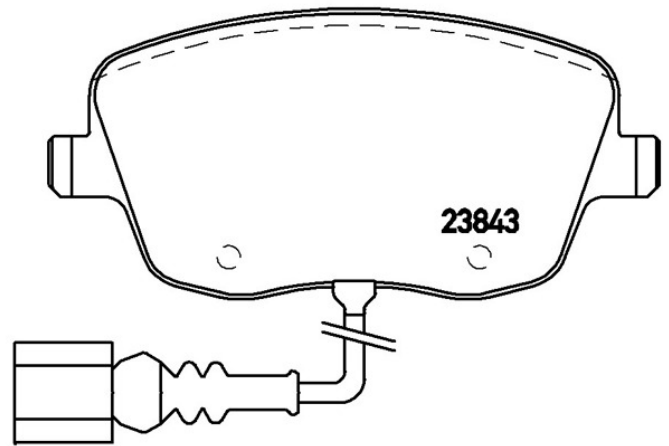

BRAKE PAD

P 85 077

The P 85 077 brake pad is synonymous with reliability

The Brembo brake pad guarantees ultimate safety when braking thanks to the use of more than 100 different compounds, designed according to the type of vehicle and use. Stopping distances reduced to a minimum, maximum driving comfort and silent operation are the most important features of Brembo materials. Brembo brake pads are supplied together with an extensive range of accessories and assembly kits for professional-standard installation.

- ✓ OE-equivalent
- ✓ Brembo quality
- ✓ ECE-R90 certificate
- ✓ Safety
- ✓ Performance
- ✓ Comfort
- ✓ With accessories

Technical specifications

EAN code
8020584058800

Axle
Front

Thickness
19 mm

Width
132 mm

Height
63 mm

Braking system
Lucas

Wear indicator
Electric

WVA number
23843,23581

Accessories
**With brake caliper bolts
With accessories**

COMPATIBLE VEHICLES

COMPATIBLE OE PART NUMBERS

6Q0698151C	AUDI
6Q0698151C	SEAT
6Q0698151E	SEAT
6Q0698151C	SKODA
6Q0698151E	SKODA
6Q0698151C	VW
6Q0698151E	VW