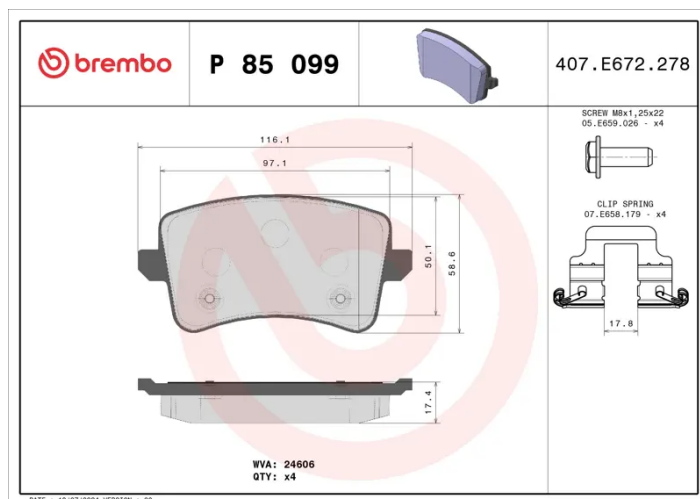

BRAKE PAD

P 85 099

The P 85 099 brake pad is synonymous with reliability

The Brembo brake pad guarantees ultimate safety when braking thanks to the use of more than 100 different compounds, designed according to the type of vehicle and use. Stopping distances reduced to a minimum, maximum driving comfort and silent operation are the most important features of Brembo materials. Brembo brake pads are supplied together with an extensive range of accessories and assembly kits for professional-standard installation.

- ✓ OE-equivalent
- ✓ Brembo quality
- ✓ ECE-R90 certificate
- ✓ Safety
- ✓ Performance
- ✓ Comfort
- ✓ With accessories

Technical specifications

| | | |
|----------------------------------|----------------------------|---|
| EAN code 8020584062487 | Axle Rear | Thickness 18 mm |
| Width 117 mm | Height 59 mm | Braking system Lucas |
| Wear indicator Without | WVA number 24606 | Accessories With accessories With brake caliper bolts With anti-squeal shim |