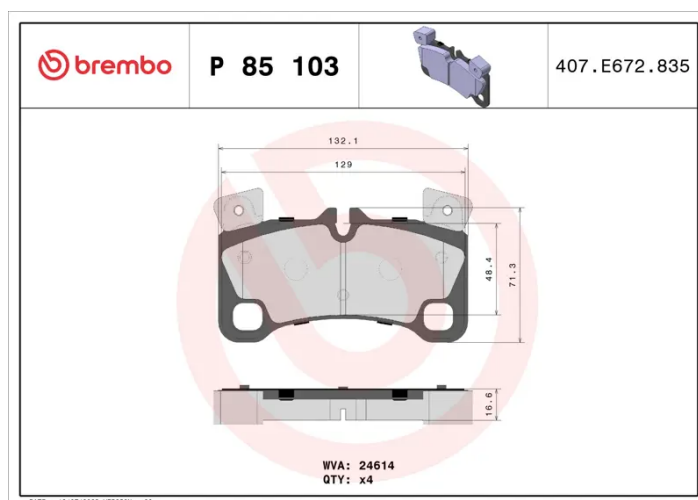

BRAKE PAD

P 85 103

The P 85 103 brake pad is synonymous with reliability

The Brembo brake pad guarantees ultimate safety when braking thanks to the use of more than 100 different compounds, designed according to the type of vehicle and use. Stopping distances reduced to a minimum, maximum driving comfort and silent operation are the most important features of Brembo materials. Brembo brake pads are supplied together with an extensive range of accessories and assembly kits for professional-standard installation.

- ✓ OE-equivalent
- ✓ Brembo quality
- ✓ ECE-R90 certificate
- ✓ Safety
- ✓ Performance
- ✓ Comfort

Technical specifications

EAN code 8020584062524	Axle Rear	Thickness 17 mm
Width 132 mm	Height 82 mm	Braking system Brembo
Wear indicator Prepared for wear indicator	WVA number 24614	Accessories With anti-squeal shim With counterweights