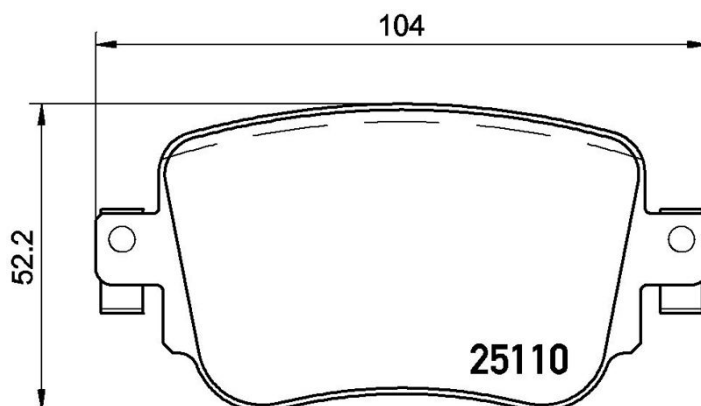

# BRAKE PAD XTRA P 85 135X

The P 85 135X Xtra brake pad is synonymous with reliability

Brembo Xtra brake pads, developed to enhance the advantages of the Xtra and Max discs, are made using the special BRM X L01 compound which consists of more than 30 different components. Compared with the compound used for original-equivalent pads, the new solution assures a higher friction coefficient, which translates to more precise and stable braking, at both high and low temperatures. All this makes for greater driving comfort and improved pedal modularity, without compromising the product's mileage output.

## Technical specifications

EAN code	Axle	Thickness
<b>8020584121979</b>	<b>Rear</b>	<b>18 mm</b>
Width	Height	Braking system
<b>104 mm</b>	<b>52 mm</b>	<b>Lucas</b>
Wear indicator	WVA number	Accessories
<b>Without</b>	<b>25110</b>	<b>With brake caliper bolts</b>