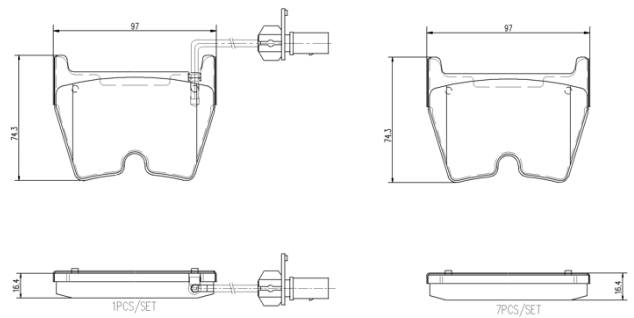

## P 85 138

The P 85 138 brake pad is synonymous with reliability

The Brembo brake pad guarantees ultimate safety when braking thanks to the use of more than 100 different compounds, designed according to the type of vehicle and use. Stopping distances reduced to a minimum, maximum driving comfort and silent operation are the most important features of Brembo materials. Brembo brake pads are supplied together with an extensive range of accessories and assembly kits for professional-standard installation.

### Technical specifications

EAN code	Axle	Thickness
<b>8020584112595</b>	<b>Front</b>	<b>17 mm</b>
Width	Height	Braking system
<b>95 mm</b>	<b>74 mm</b>	<b>Brembo</b>
Wear indicator	WVA number	
<b>Electric</b>	<b>23751,24516</b>	