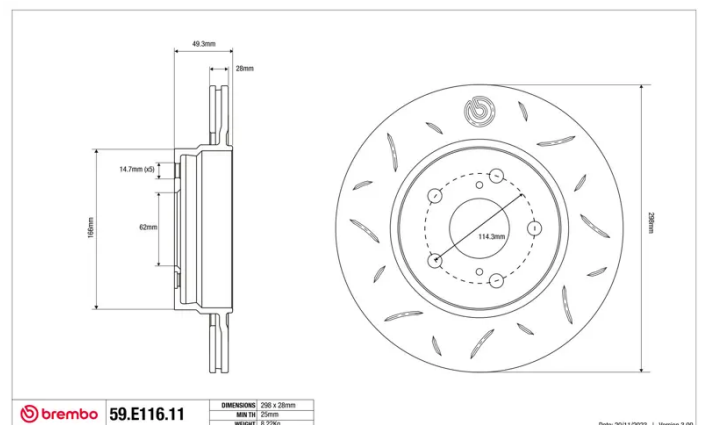

SPORT | TY3 BRAKE DISC

59.E116.11

The 59.E116.11 brake disc is synonymous with reliability

Type-3 slotting used to distinguish the Brembo SPORT | TY3 brake disc is widely used in professional motorsports. It therefore offers superior initial response with excellent release characteristics, improving braking performance while giving the vehicle an aggressive appearance. The Brembo logo on the braking surface adds an exclusive and unique touch to the vehicle. The SPORT | TY3 brake discs are plug-and-play since they replace OE discs directly.

- ✓ OE-equivalent
- ✓ Brembo quality
- ✓ ECE-R90 certificate
- ✓ Safety
- ✓ Performance
- ✓ Comfort
- ✓ Sports driving
- ✓ Sparty look

Technical specifications

Diameter	Thickness (TH)	Height (A)
299 mm	28 mm	49 mm
Number of holes (C)	Brake disc type	Centering
5	Solid	62 mm
Min. thickness	Axle	
25 mm	Front	
Units per box	EAN code	
1	8020584606841	

59.E116.11 DIMENSIONI: 299 x 28mm
 MIN TH: 25mm
 PESO: 6,23kg

Date: 2011/2023 | Version: 3.00