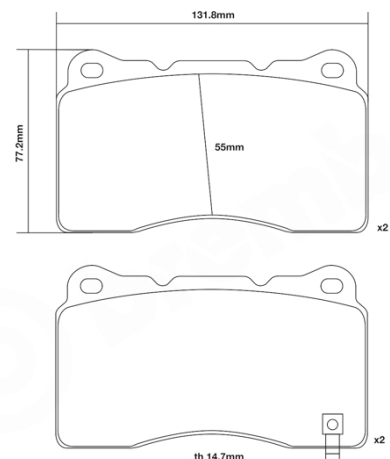

### Technical specifications

Width	Thickness
<b>132 mm</b>	<b>15 mm</b>
WVA number	Axle
<b>23092,23325</b>	<b>Front and rear</b>
EAN code	
<b>8020584602409</b>	

COMPATIBLE VEHICLES