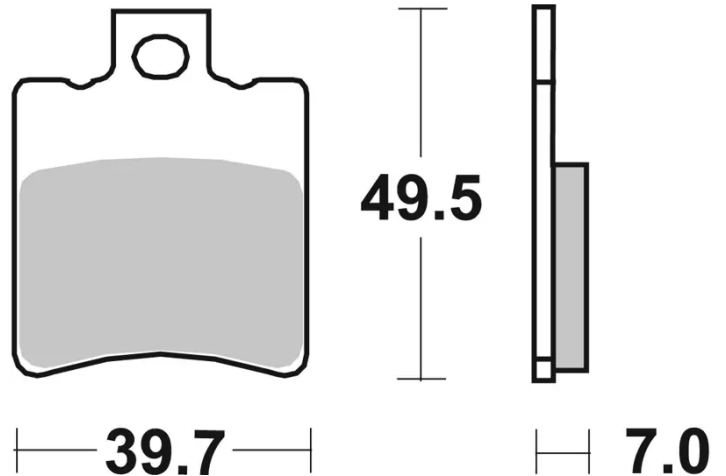

CC BRAKE PAD 07003

The 07003 brake pad is synonymous with reliability

the evolution of the organic compound, using more carbon. High mileage, excellent hot and cold performance, in dry and wet conditions alike

- ✓ OE-equivalent
- ✓ Brembo quality
- ✓ ECE-R90 certificate
- ✓ Safety
- ✓ Comfort
- ✓ Durability

Technical specifications

Width mm	Height 49,5 mm	Thickness 7 mm
Compound Carbon ceramic	Units per box 2	