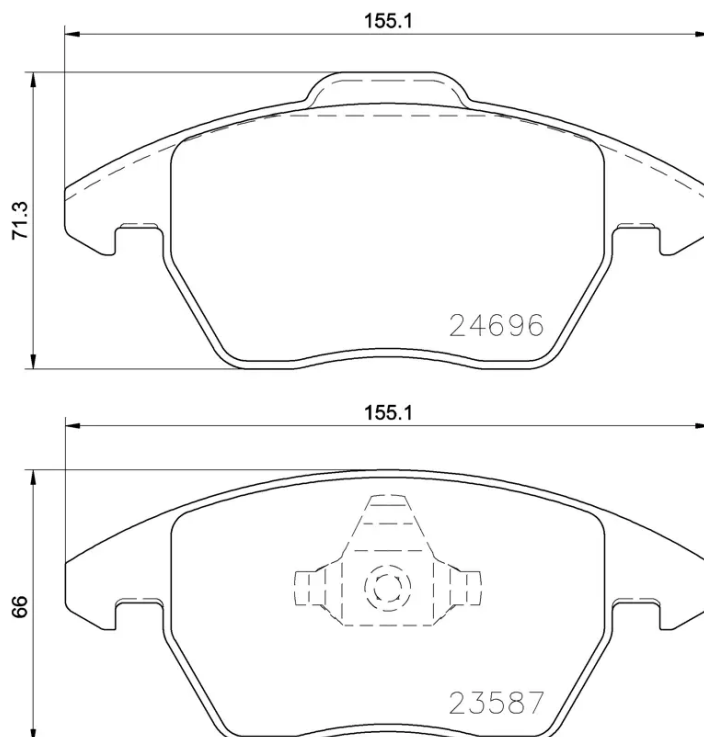

Technical specifications

EAN code   Thickness
8020584081266   **20 mm**

Width   Height
155 mm   **66 mm**

Wear indicator   WVA number
Without   **23587,24696**

Braking system
Teves

Accessories
With piston clip
With anti-squeal shim
With accessories