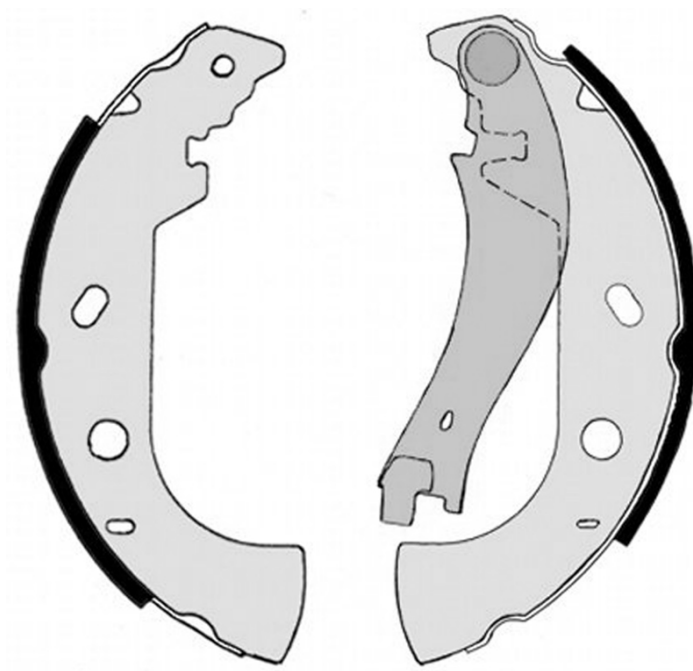

## S 23 514

The S 23 514 brake shoe is synonymous with reliability

Brembo brake shoes of original equipment quality guarantee the safe and reliable performance of your drum braking system. All Brembo brake shoes are accompanied by a ECE-R90 homologation certificate.

### Technical specifications

EAN code  
8432509640418

Rear

Diameter  
229 mm

Width  
42 mm

Braking system  
AP Lockheed

Parking brake lever  
With handbrake lever

COMPATIBLE VEHICLES