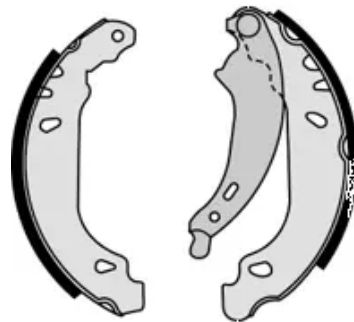

# SHOE KIT H 68 067

The H 68 067 shoe kit is synonymous with reliability

The standard Brembo kit is the ideal solution for drum brake maintenance. The kit contains all the components necessary for drum brake maintenance: shoes, brake wheel cylinders, springs, lubricant, and fixing kit.

## Technical specifications

EAN code <b>8020584074237</b>	Axle <b>Rear</b>	Diameter <b>180 mm</b>
Width <b>42 mm</b>	Master cylinder diameter <b>19 mm</b>	Type of assembly <b>Not pre-assembled</b>
Braking system <b>Bosch</b>	Brake proportioning valve	