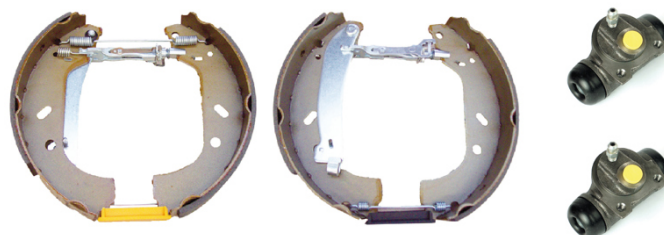

SHOE KIT K 23 033

The K 23 033 shoe kit is synonymous with reliability

The Brembo Kit & Fit is the ideal solution for the maintenance of drum brakes: everything you need for quick and efficient servicing is supplied in a single pre-assembled package, all with guaranteed Brembo quality. The kit contains all the components necessary for drum brake maintenance: shoes, brake wheel cylinders, springs, lubricant, and fixing kit.

- ✓ OE-equivalent
- ✓ Brembo quality
- ✓ ECE-R90 certificate
- ✓ Safety
- ✓ Durability
- ✓ Quick assembly
- ✓ With accessories
- ✓ Pre-Assembled Kit

Technical specifications

EAN code	Axle	Diameter
8020584075289	Rear	255 mm
Width	Master cylinder diameter	Type of assembly
60 mm	19 mm	Pre-assembled
Braking system	Brake proportioning valve	
Bendix		