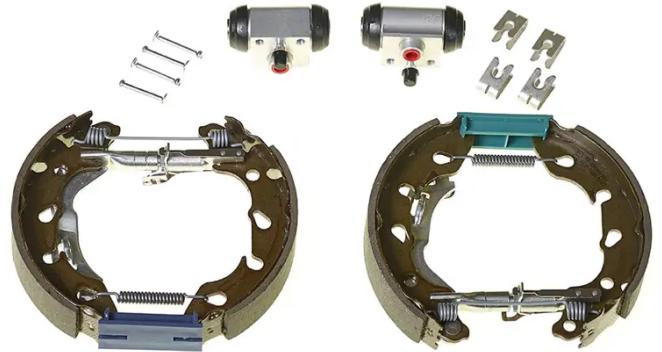

## SHOE KIT K 23 073

The K 23 073 shoe kit is synonymous with reliability

The Brembo Kit & Fit is the ideal solution for the maintenance of drum brakes: everything you need for quick and efficient servicing is supplied in a single pre-assembled package, all with guaranteed Brembo quality. The kit contains all the components necessary for drum brake maintenance: shoes, brake wheel cylinders, springs, lubricant, and fixing kit.

### Technical specifications

EAN code	Axle	Diameter
<b>8020584079201</b>	<b>Rear</b>	<b>180 mm</b>
Width	Master cylinder diameter	Type of assembly
<b>32 mm</b>	<b>21 mm</b>	<b>Pre-assembled</b>
Braking system	Brake proportioning valve	
<b>AP Lockheed</b>	<b>Manual</b>	