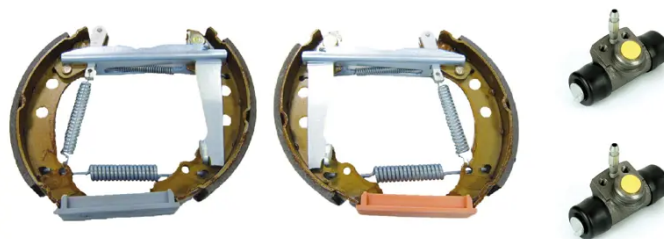

# SHOE KIT K 85 011

The K 85 011 shoe kit is synonymous with reliability

The Brembo Kit & Fit is the ideal solution for the maintenance of drum brakes: everything you need for quick and efficient servicing is supplied in a single pre-assembled package, all with guaranteed Brembo quality. The kit contains all the components necessary for drum brake maintenance: shoes, brake wheel cylinders, springs, lubricant, and fixing kit.

- ✓ OE-equivalent
- ✓ Brembo quality
- ✓ ECE-R90 certificate
- ✓ Safety
- ✓ Durability
- ✓ Quick assembly
- ✓ With accessories
- ✓ Pre-Assembled Kit

## Technical specifications

EAN code	Axle	Diameter
<b>8020584077085</b>	<b>Rear</b>	<b>180 mm</b>
Width	Master cylinder diameter	Type of assembly
<b>31 mm</b>	<b>14 mm</b>	<b>Pre-assembled</b>
Braking system	Brake proportioning valve	
<b>VAG</b>	<b>Manual</b>	