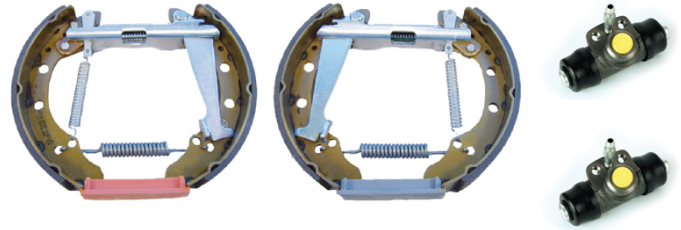

SHOE KIT K 85 023

The K 85 023 shoe kit is synonymous with reliability

The Brembo Kit & Fit is the ideal solution for the maintenance of drum brakes: everything you need for quick and efficient servicing is supplied in a single pre-assembled package, all with guaranteed Brembo quality. The kit contains all the components necessary for drum brake maintenance: shoes, brake wheel cylinders, springs, lubricant, and fixing kit.

- ✓ OE-equivalent
- ✓ Brembo quality
- ✓ ECE-R90 certificate
- ✓ Safety
- ✓ Durability
- ✓ Quick assembly
- ✓ With accessories
- ✓ Pre-Assembled Kit

Technical specifications

EAN code	Axle	Diameter
8020584077146	Rear	200 mm
Width	Master cylinder diameter	Type of assembly
40 mm	19 mm	Pre-assembled
Braking system	Brake proportioning valve	
VAG	Manual	